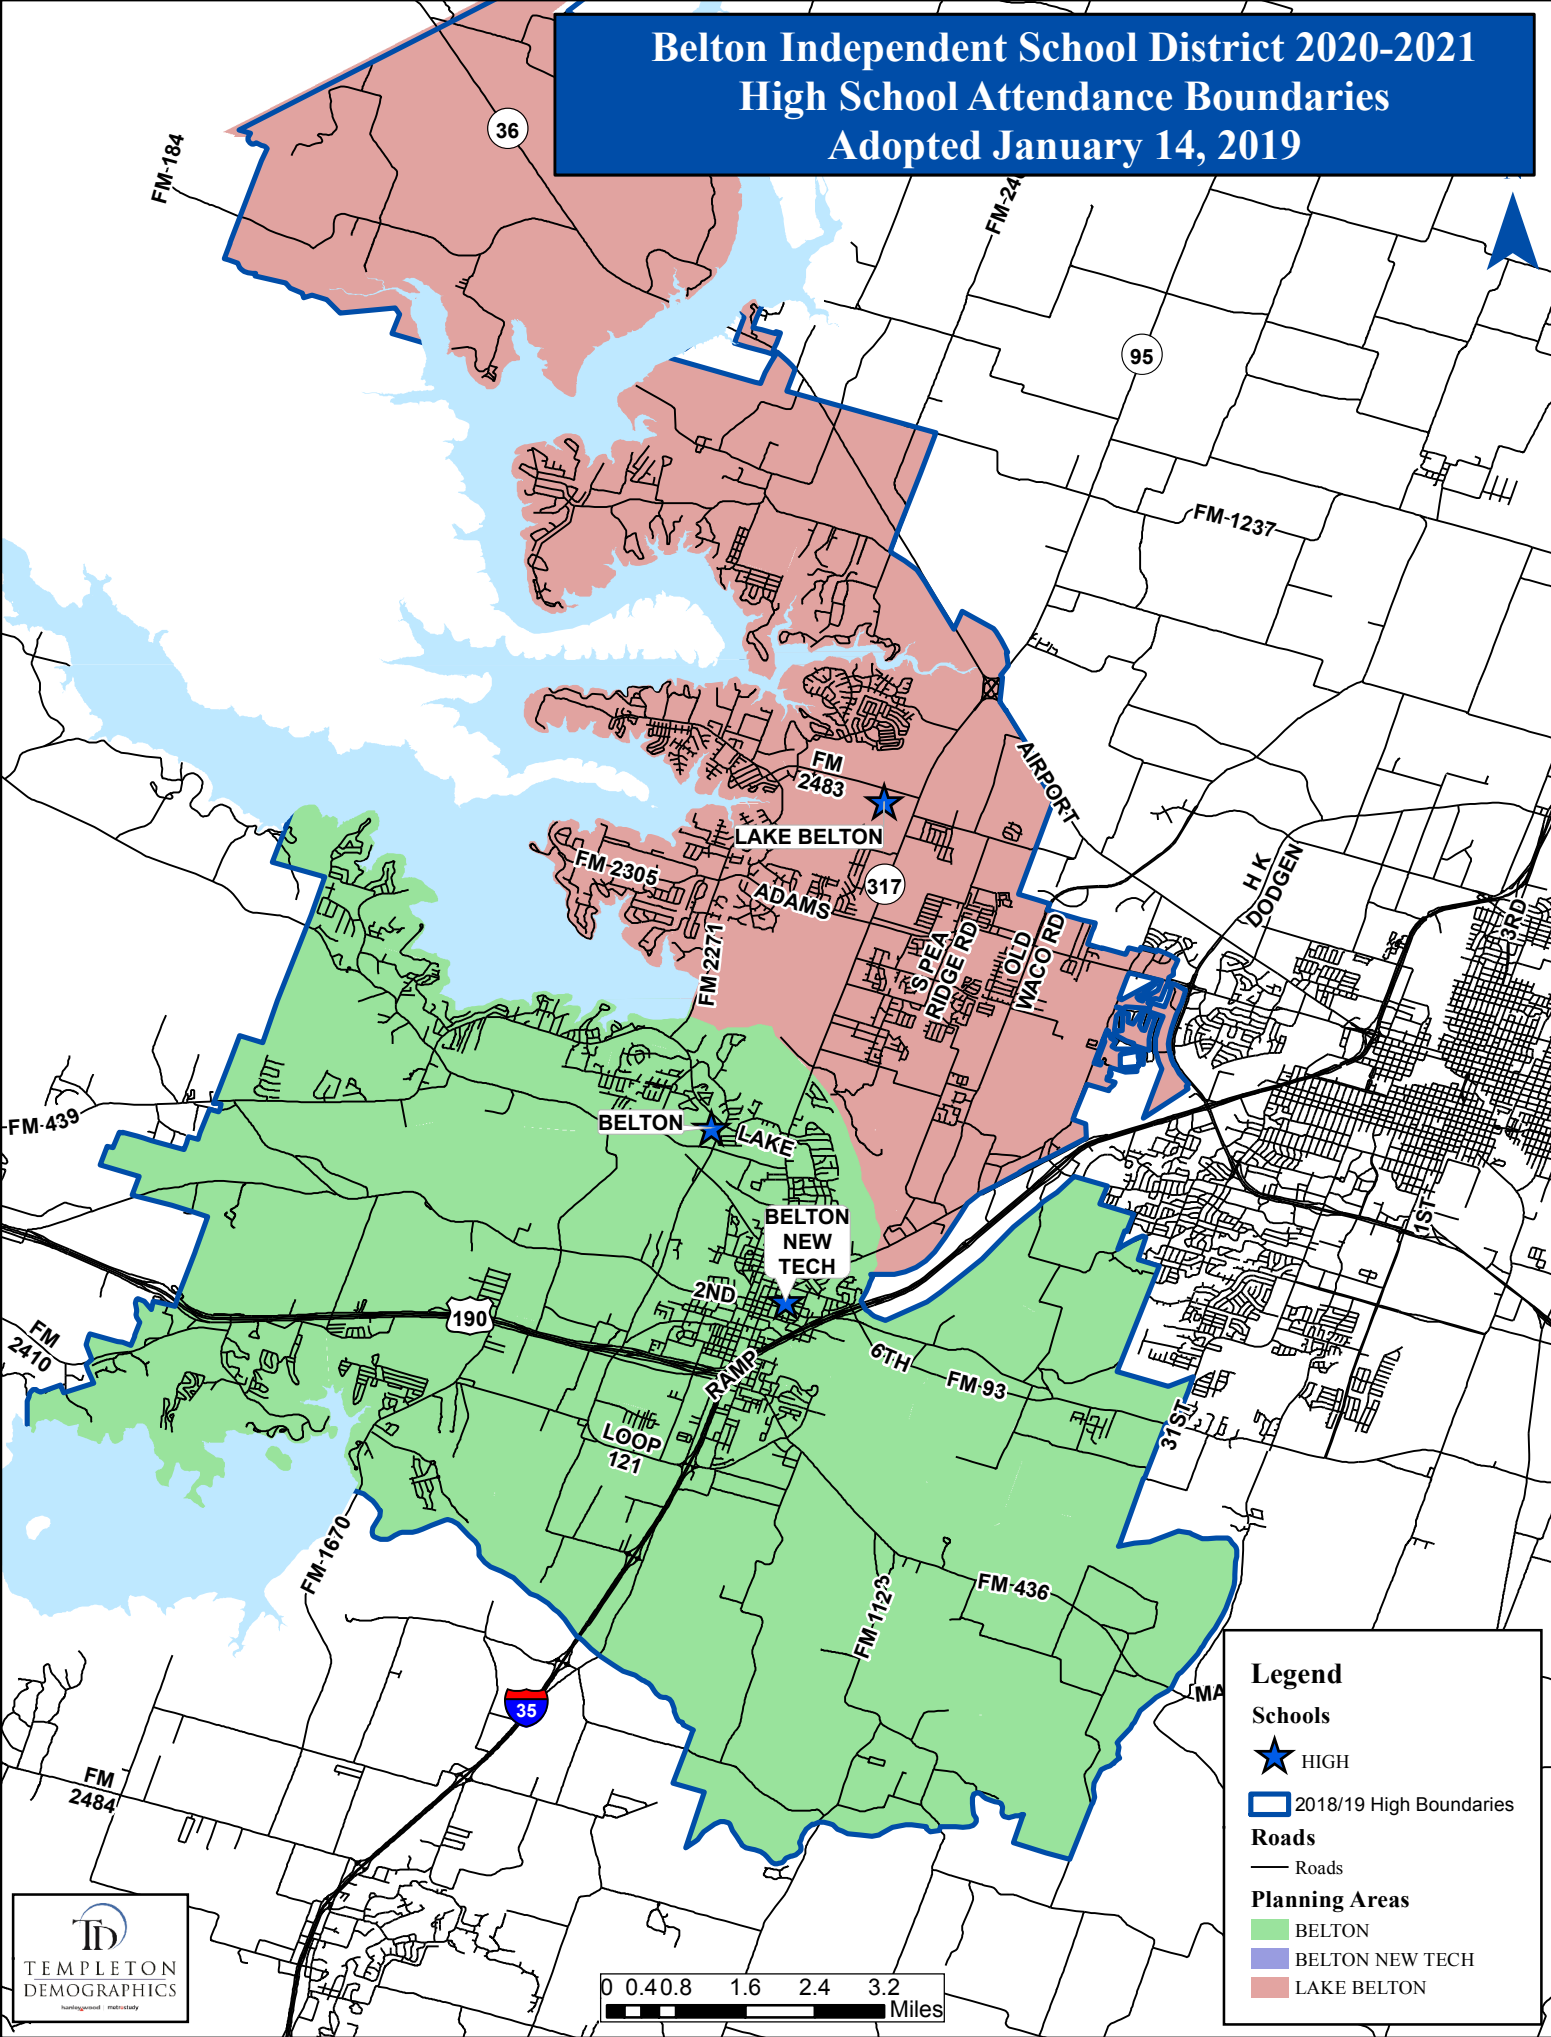

Belton Independent School District 2020-2021 High School Attendance Boundaries Adopted January 14, 2019

Legend

Schools

- ★ HIGH

Boundaries

- 2018/19 High Boundaries

Roads

- Roads

Planning Areas

- BELTON
- BELTON NEW TECH
- LAKE BELTON