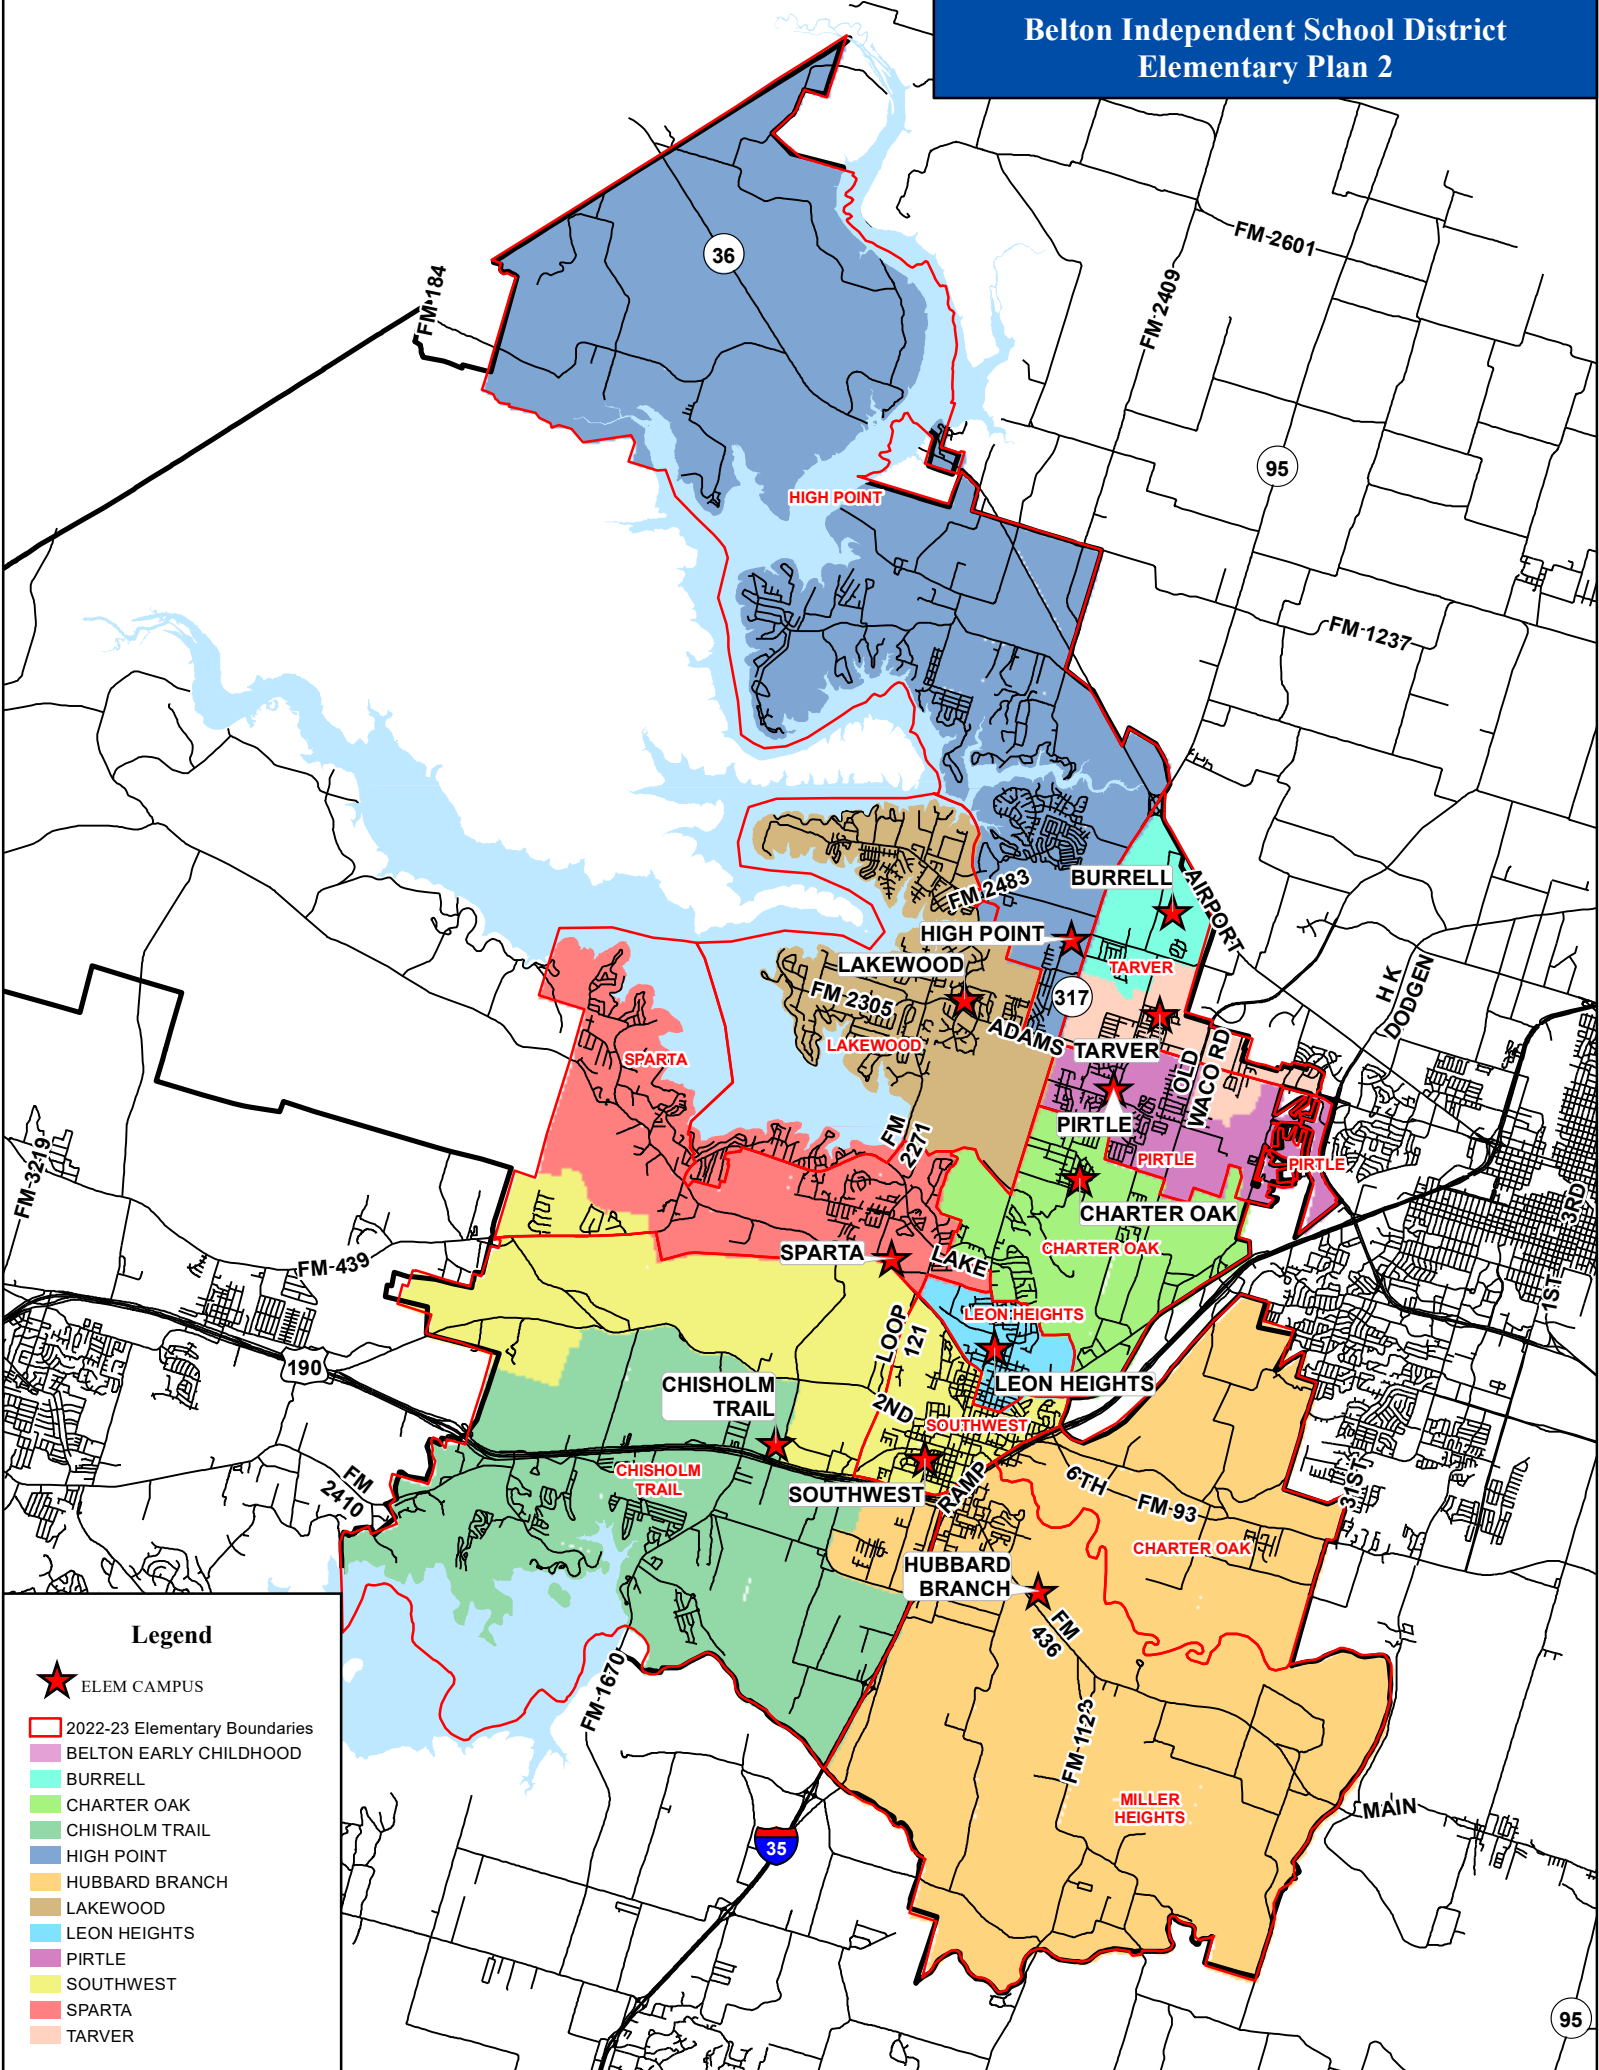

Belton Independent School District Elementary Plan 2

Legend

- ★ ELEM CAMPUS
- 2022-23 Elementary Boundaries
- BELTON EARLY CHILDHOOD
- BURRELL
- CHARTER OAK
- CHISHOLM TRAIL
- HIGH POINT
- HUBBARD BRANCH
- LAKEWOOD
- LEON HEIGHTS
- PIRTLE
- SOUTHWEST
- SPARTA
- TARVER